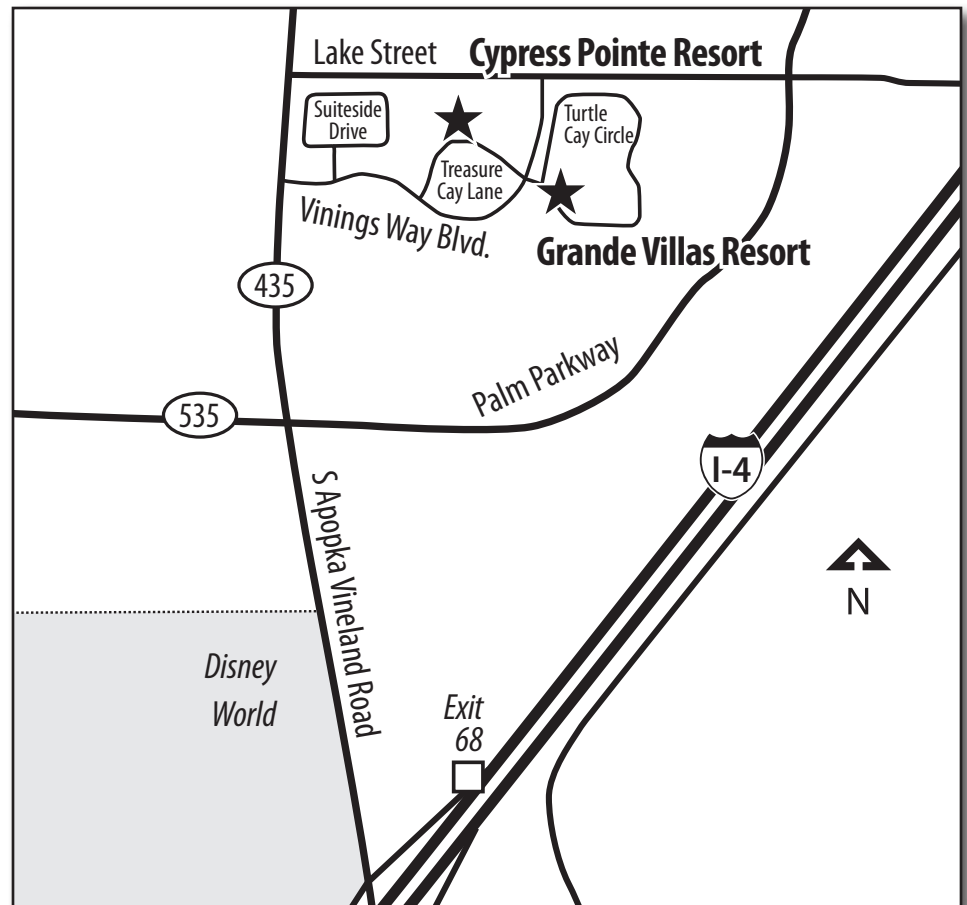

Driving Directions

Location

Cypress Pointe Resort and Grande Villas Resort are located minutes away from the entrance to Downtown Disney and within walking distance of shopping and restaurants.

From Orlando International Airport

- Follow directions to the Airport North Exit and to Road 528 West.
- Road 528 West ends merging onto I-4 West to Tampa.
- Follow I-4 West to the next exit (Exit # 68), Lake Buena Vista, Road 535/S. Apopka Vineland Road.
- Follow the exit ramp – stay in right lane all the way to the traffic light
- Turn right at the end of the ramp into S. Apopka Vineland Road (going North).
- Turn right onto Vinings Way Blvd., which is the fourth traffic light (counting the light at the end of the ramp).
- Cypress Pointe Resort is the second entrance on the left. For Grande Villas Resort, continue and turn right onto Turtle Cay Circle.