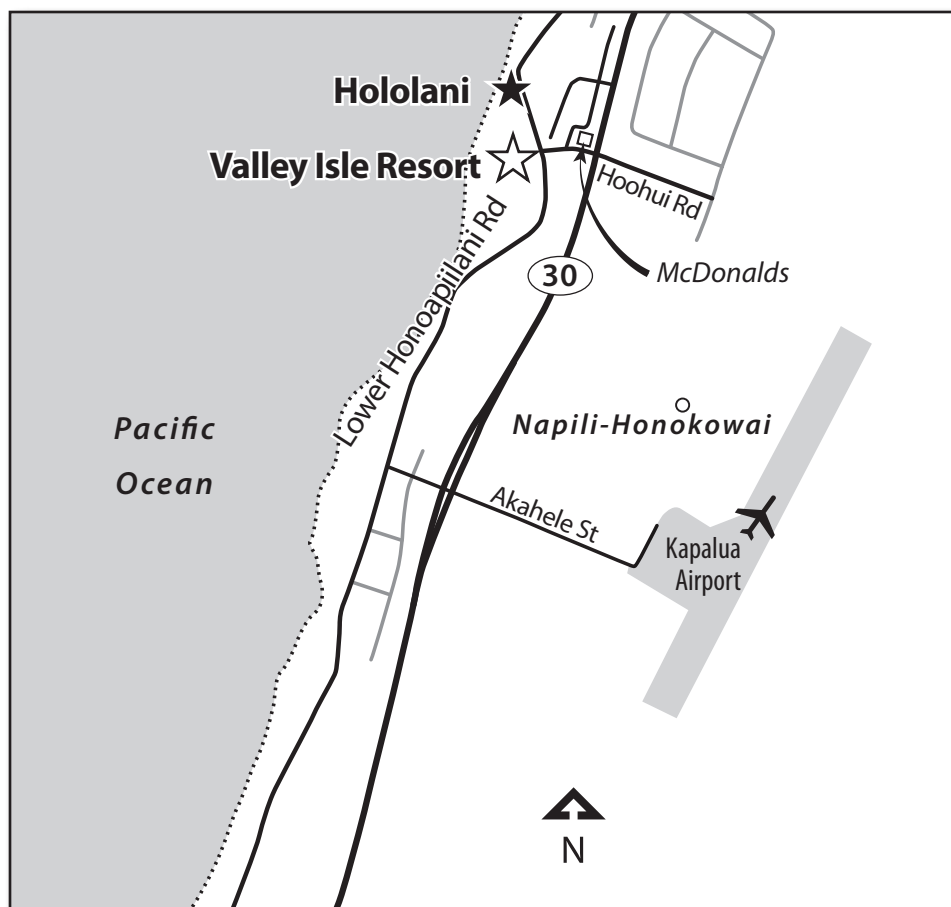

Unit Information

Two Bedrooms

Queen bed, 2 Twin beds, Queen wall bed, 2 full baths.

Unit Amenities

All units are equipped with a full kitchen, TV/DVD, limited Wi-Fi, hairdryer, washer/dryer, safe (free), iron and ironing board, lanai. These units do not have air conditioning. They are equipped with ceiling fans.

Limited Privacy: The master bedroom is separated from the living room by a sliding shoji screen.

Unit Access: All upper floor units are accessible via an elevator.

Driving Directions

Location

Hololani is located 32 miles from the Kahului Airport and seven miles north of Lahaina.

From the Kahului Airport

- Follow the signs to Highway 380/ Airport Road.
- Stay on Highway 380 approximately 7 miles until it ends at Highway 30.
- Turn left onto Highway 30 and proceed an additional 23 miles through Lahaina, past the Kaanapali Beach Resort area, past the Honokowai exit to the Kahana exit (McDonald's Restaurant).
- Turn left and proceed to the stop sign.
- Turn left again. Valley Isle is on the right.

The Check-in office is located at the Valley Isle Resort:

4327 Lower Honoapiilani Road Lahaina, HI 96761